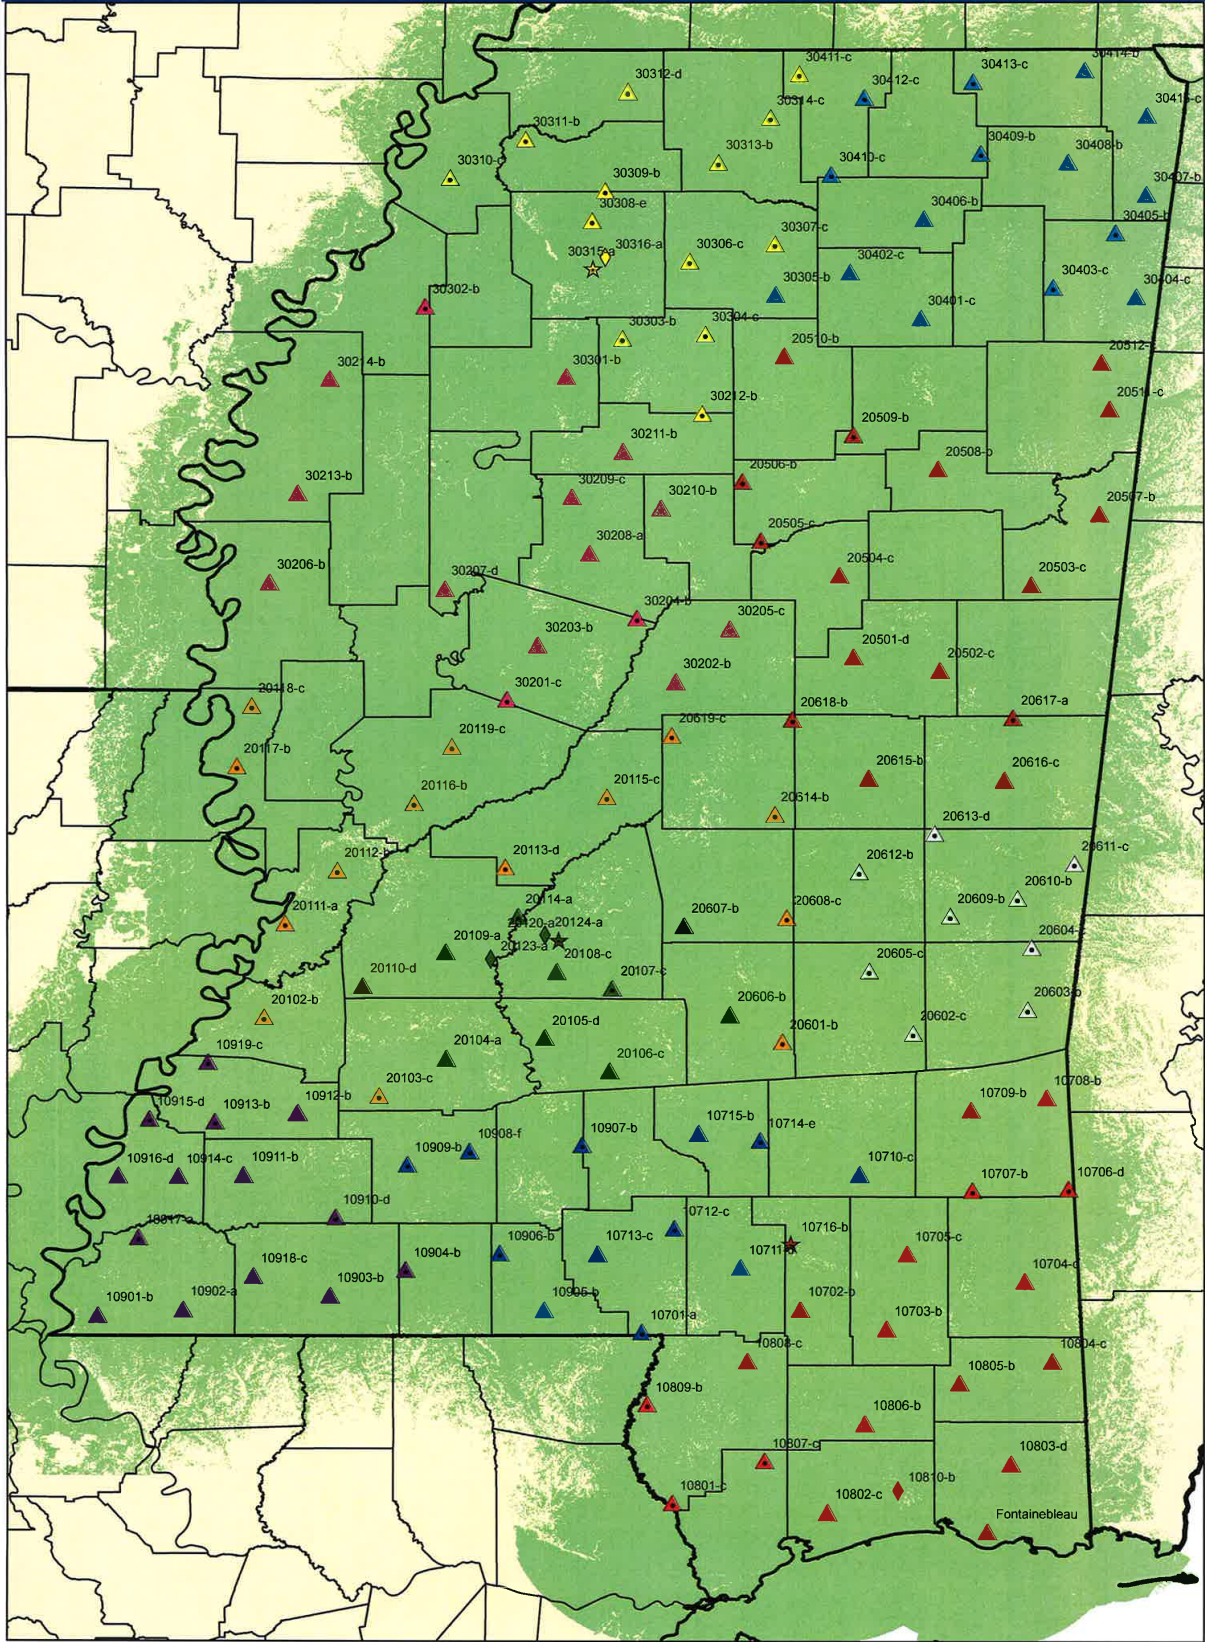

Mississippi Wireless Information Network (MSWIN)

- | | | |
|-----------------|-----------|-----------|
| ★ P1A, Master | ▲ P1A, RF | ▲ P2D, RF |
| ★ P2A, Master | ▲ P1B, RF | ▲ P3A, RF |
| ☆ P3A, Master | ▲ P1C, RF | ▲ P3B, RF |
| ◆ P1A, Dispatch | ▲ P2A, RF | ▲ P3C, RF |
| ◆ P2A, Dispatch | ▲ P2B, RF | |
| ◆ P3A, Dispatch | ▲ P2C, RF | |

0 5 10 20 30 40
Miles

DB Version: v159