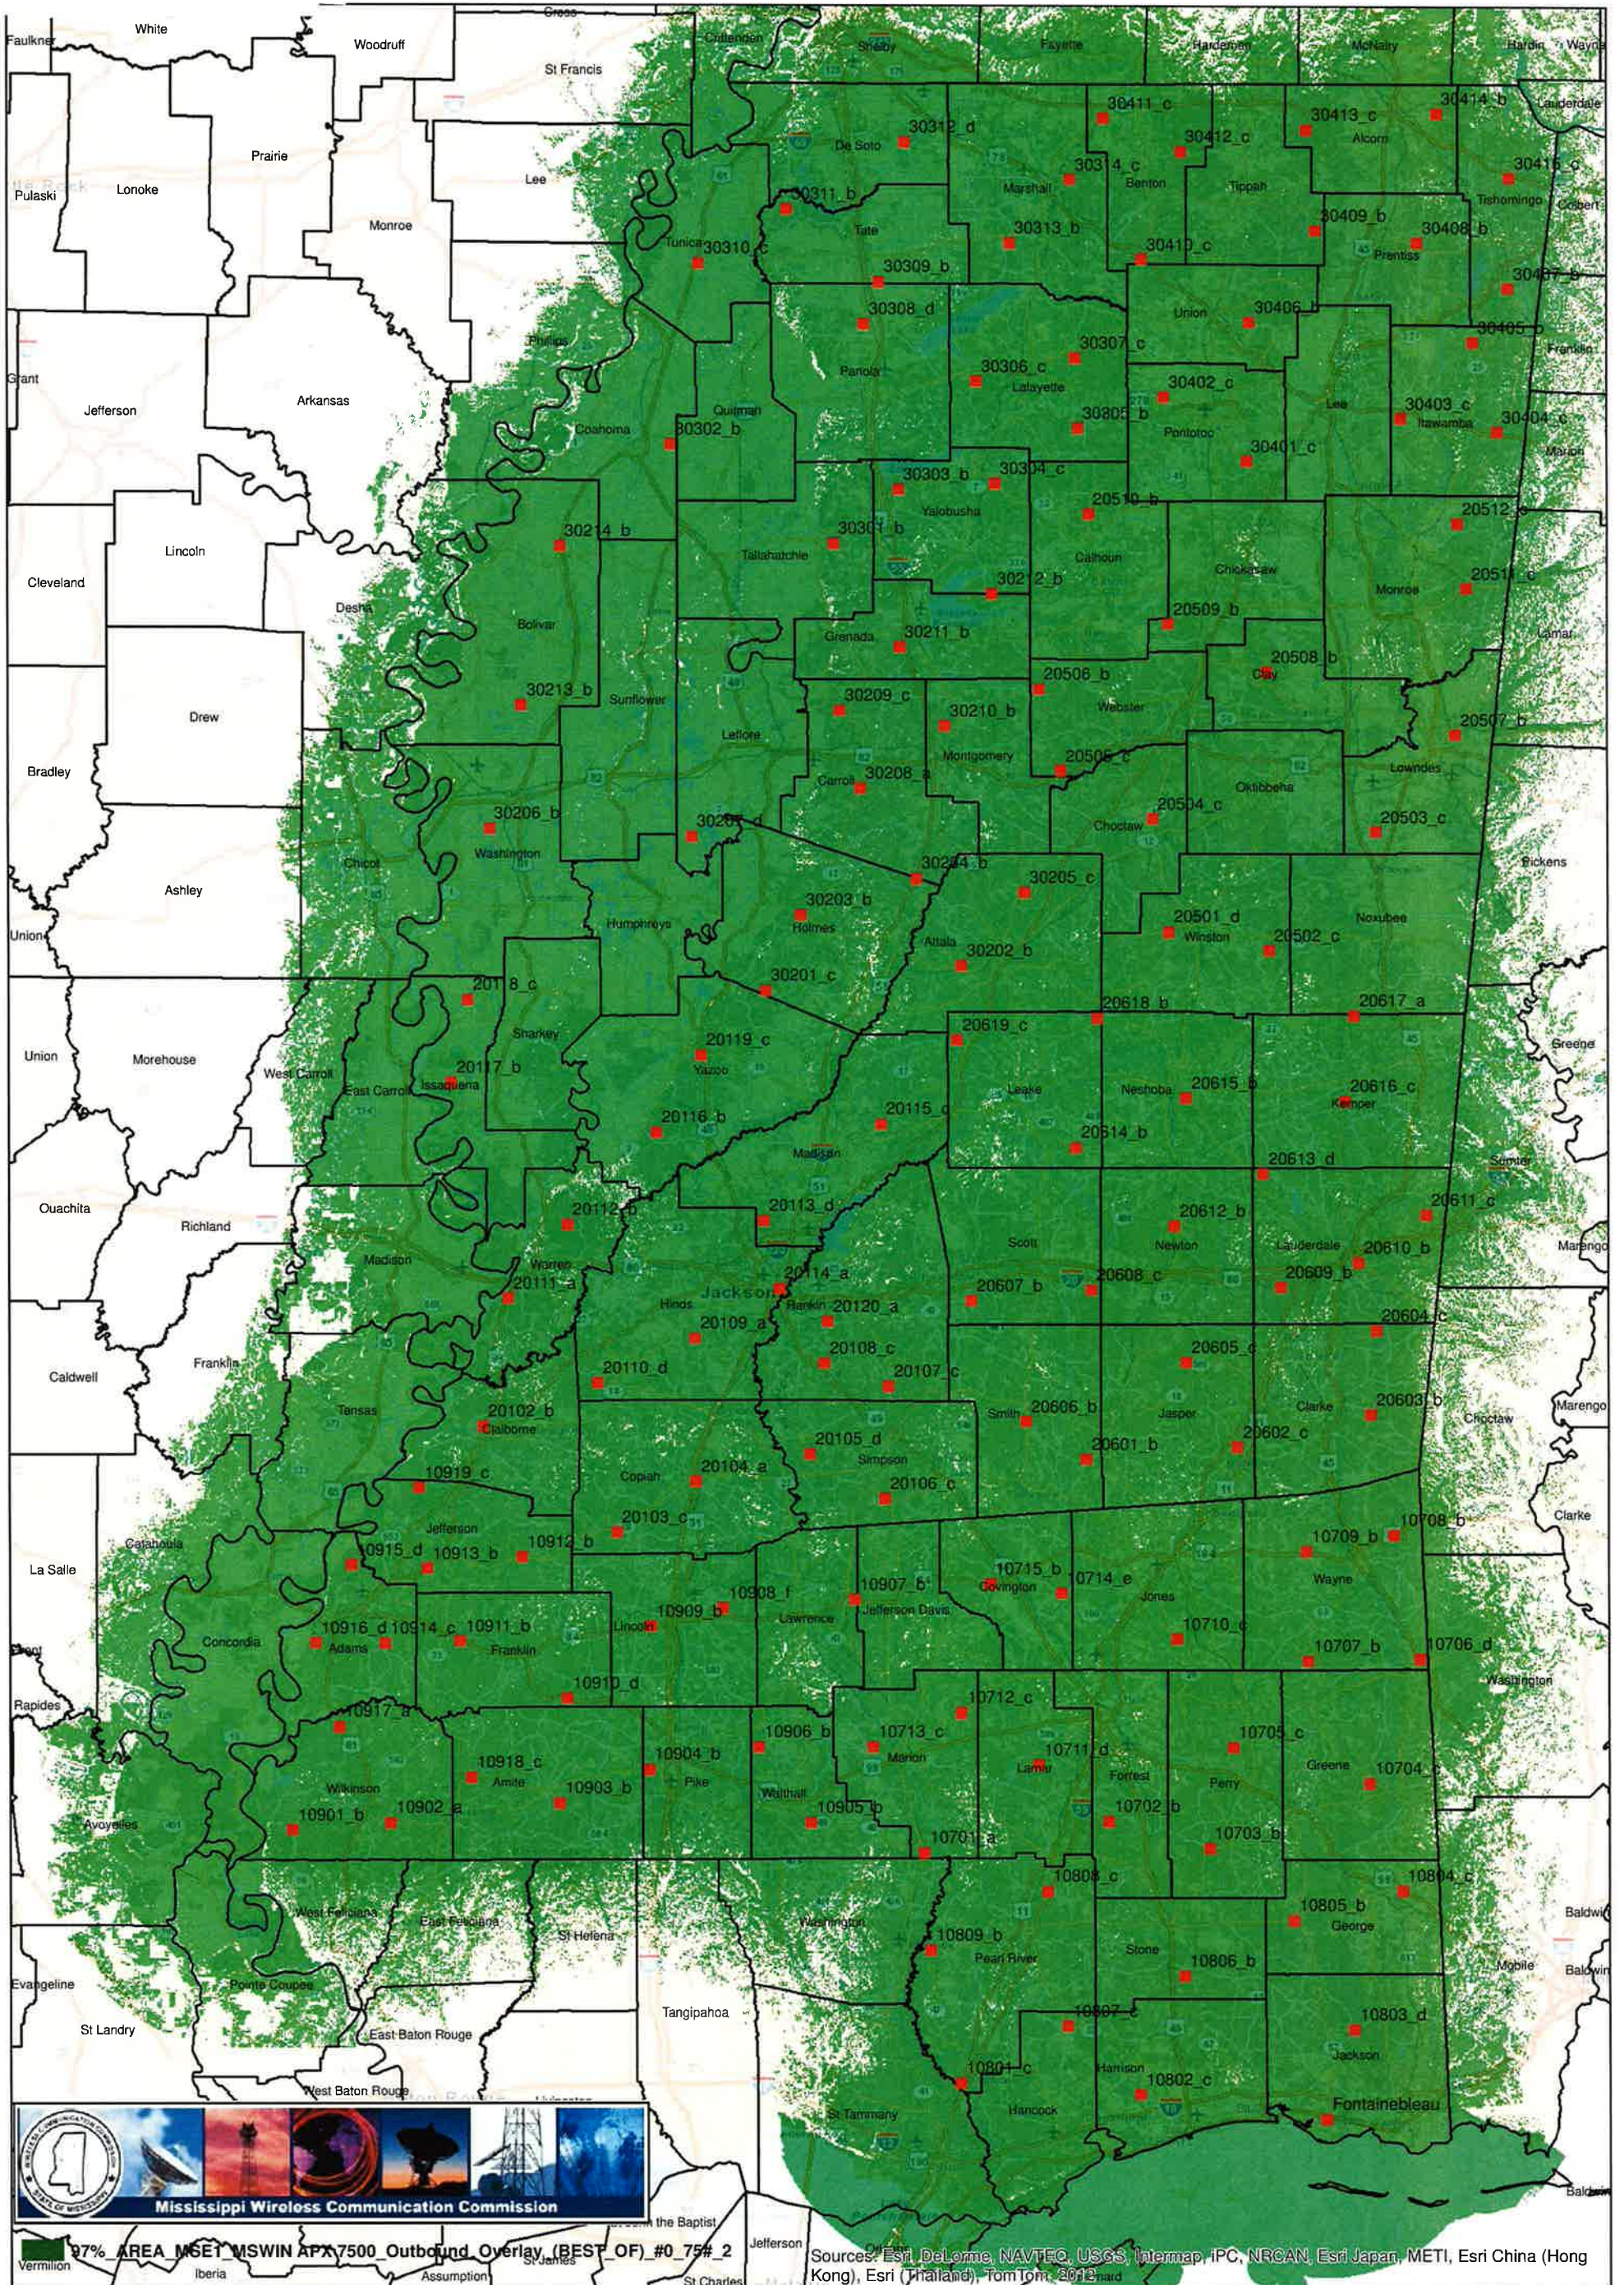

MSWIN

700 MHz TDMA

0 5 10 20 Miles

Outbound Coverage for APX Mobile, 30 Watts DAQ 3.4

1 inch = 23.72 miles

Projection: World_Mercator

Hydra 4.5.1130.0

322744713.137.000.1.2